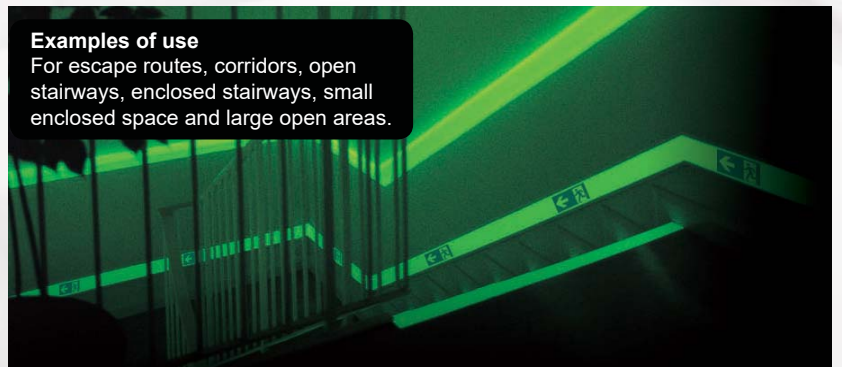

SAFETY WAY GUIDANCE DIRECTION TAPE

Code:	Size:
AT1004	40mm x 10m
AT1005	50mm x 10m
AT1008	80mm x 10m

The decals are supplied separately to the photoluminescent tape so that they can be affixed at the most pertinent places along the escape route system. Decals are supplied in packs (10 left & 10 right).

Examples of use

For escape routes, corridors, open stairways, enclosed stairways, small enclosed space and large open areas.

EMERGENCY EQUIPMENT LOCATION TAPE

Code:	Size:
GT1004	40mm x 10m
GT1008	80mm x 10m