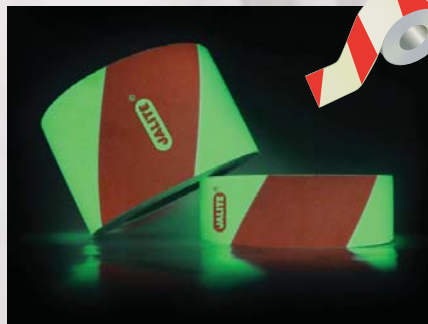

SAFETY WAY GUIDANCE DIRECTION TAPE

Code:	Size:
AT1004	40mm x 10m
AT1005	50mm x 10m
AT1008	80mm x 10m

The decals are supplied separately to the photoluminescent tape so that they can be affixed at the most pertinent places along the escape route system. Decals are supplied in packs (10 left & 10 right).

Examples of use

For escape routes, corridors, open stairways, enclosed stairways, small enclosed space and large open areas.

EMERGENCY EQUIPMENT LOCATION TAPE

Code:	Size:
GT1004	40mm x 10m
GT1008	80mm x 10m

Examples of use

For free standing equipment, portable emergency equipment, first aid cupboard / boxes, safe areas within premises for disabled occupants.

FIRE FIGHTING EQUIPMENT LOCATION TAPE

Code:	Size:
SG1004	40mm x 10m
SG1008	80mm x 10m