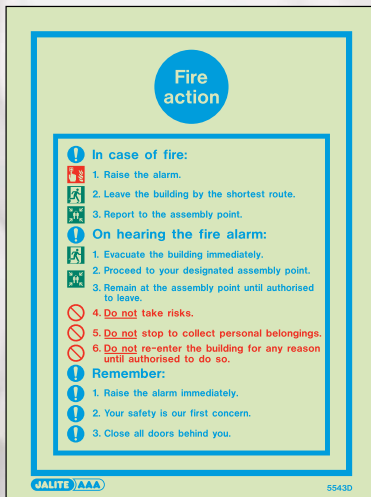

JALITE Fire Action Notices are easy to read and include step-by-step instructions for occupants to follow in the event of a fire. Where appropriate, standardised graphical symbols from British and International Standards are used for familiarisation and to increase interest.

FIRE ACTION NOTICE WITH PROCEDURES

5414D, 5414DD

5425D, 5425DD

MULTI-LANGUAGE FIRE ACTION NOTICE

5559D, 5559DD

This sign is in English, French and German. Suitable for hotels.

Please ask for further details about available languages.