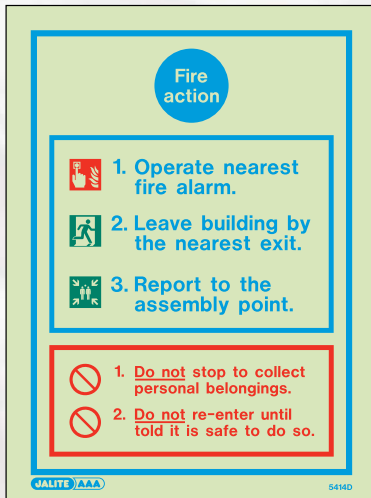

JALITE Fire Action Notices are easy to read and include step-by-step instructions for occupants to follow in the event of a fire. Where appropriate, standardised graphical symbols from British and International Standards are used for familiarisation and to increase interest.

FIRE ACTION NOTICE WITH PROCEDURES

5414D, 5414DD

5425D, 5425DD

MULTI-LANGUAGE FIRE ACTION NOTICE

5559D, 5559DD

This sign is in English, French and German. Suitable for hotels.

Please ask for further details about available languages.

Signs are not shown to scale.