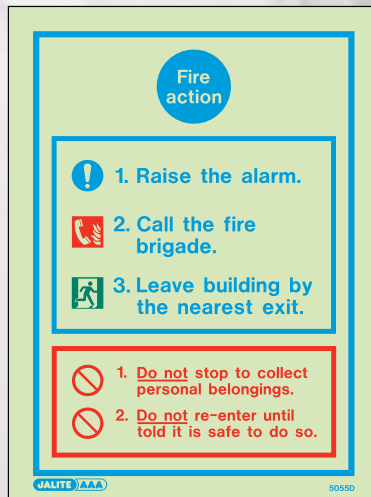

JALITE Fire Action Notices are easy to read and include step-by-step instructions for occupants to follow in the event of a fire. Where appropriate, standardised graphical symbols from British and International Standards are used for familiarisation and to increase interest.

FIRE ACTION NOTICE WITH PROCEDURES

5414D, 5414DD

5425D, 5425DD

MULTI-LANGUAGE FIRE ACTION NOTICE

5559D, 5559DD

This sign is in English, French and German. Suitable for hotels.

Please ask for further details about available languages.

5543D, 5543DD

5055D

SUPPLEMENTARY SIGNS

To include additional important information, consider accompanying fire action notices with supplementary signs.

Clear holders.
For tables & reception

Frames.
Please ask for further details.